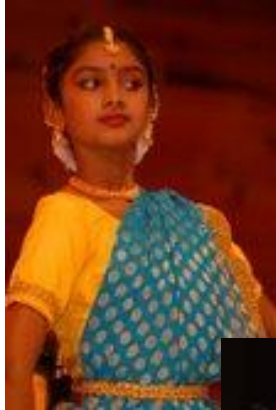

Raag-Rang Presents

“Kal Ke Kalakar”
(Budding Artists of Future)

Featuring

Veena Bhagavati
Kathak Trio

Focus

Rohan Prabhudesai
Harmonium Solo

Poise

Ruchita Zaparde
Kathak Trio